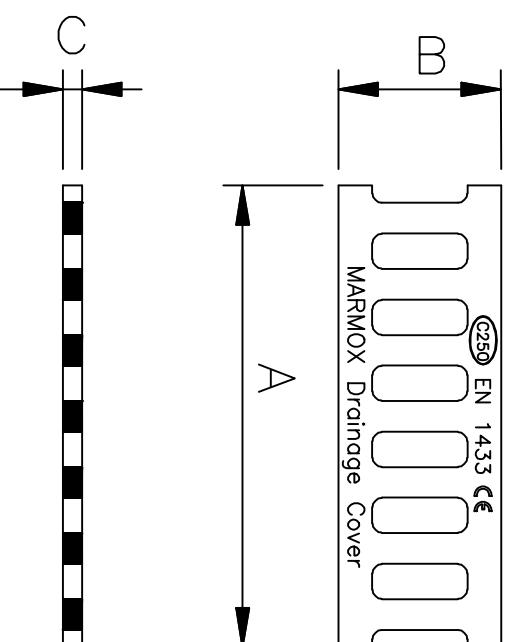

MARMOX LINEAR DRAINAGE COVER

00 06 M02 +

All dimensions in mm

MODEL	TYPE	Cover Length	Cover Width	Cover Height	Cover Weight
		A	B	C	
00 06 M02	C 250	500	172	20	ca 4 kg