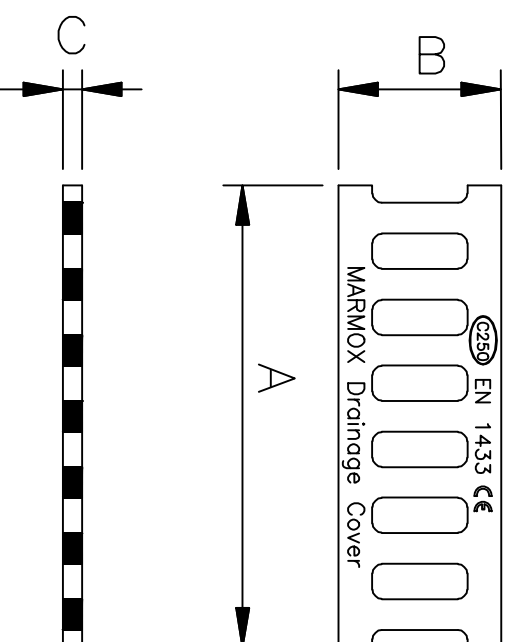

MARMOX LINEAR DRAINAGE COVER

00 06 M02 +

All dimensions in mm

MODEL	TYPE	Cover Length	Cover Width	Cover Height	Cover Weight
		A	B	C	
00 06 M02	C 250	500	172	20	ca 4 kg