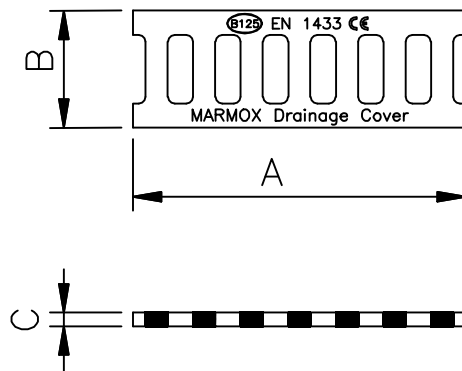

MARMOX LINEAR DRAINAGE COVER

00 06 M01

All dimensions in mm

MODEL	TYPE	Cover Length	Cover Width	Cover Height	Cover Weight
		A	B	C	
00 06 M01	B 125	500	172	20	ca 3.8 kg