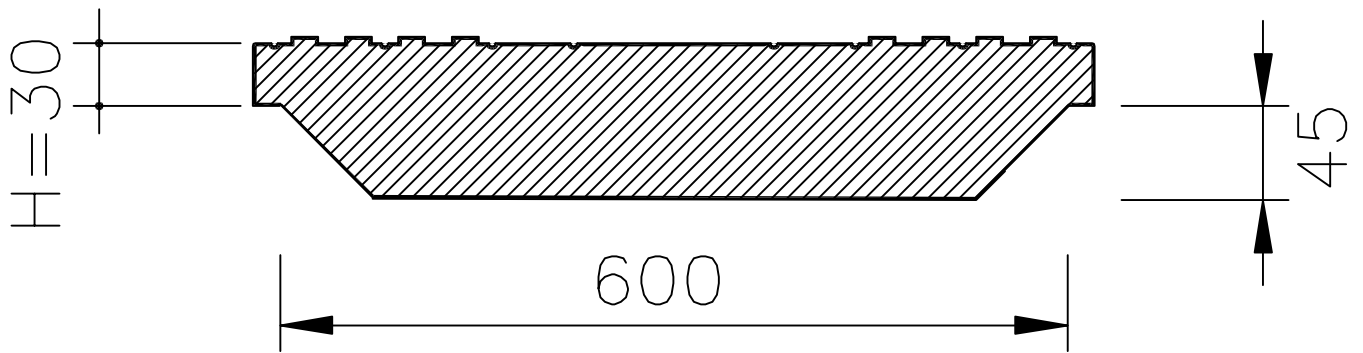

MARMOX Manhole Cover

D 400 Round 640
Without Frame

00 04 M04

PLAN

SECTION (A-A)

PRODUCT NO.	MODEL	TYPE	Cover Diameter in mm	Cover Height in mm	Weight kg
00 04 M04	R 640	D 400	∅ 640	H+H1 75	50