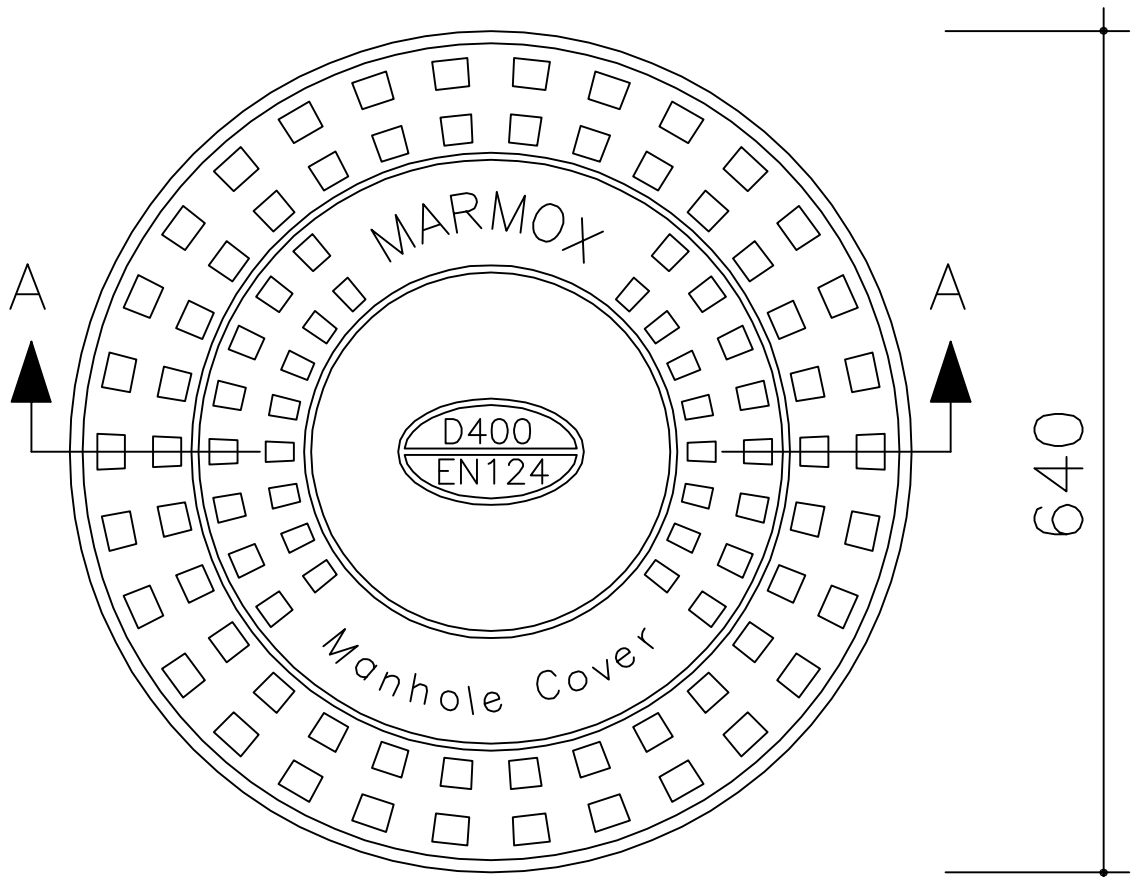

MARMOX Manhole Cover

D 400 Round 640
Without Frame

00 04 M04

PLAN

SECTION (A-A)

PRODUCT NO.	MODEL	TYPE	Cover Diameter in mm	Cover Height in mm	Weight kg
00 04 M04	R 640	D 400	∅ 640	H+H1 75	50