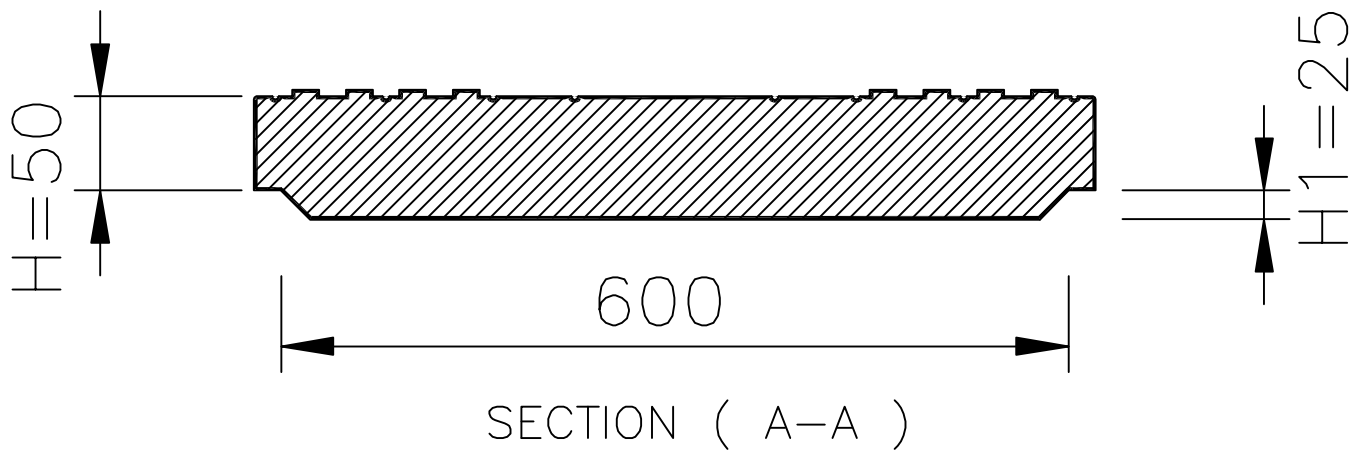

MARMOX Manhole Cover

D 400 Round 640
Without Frame

00 04 M03

PRODUCT NO.	MODEL	TYPE	Cover Diameter in mm	Cover Height in mm	Weight kg
00 04 M03	R 640	D 400	∅ 640	H+H1 75	50