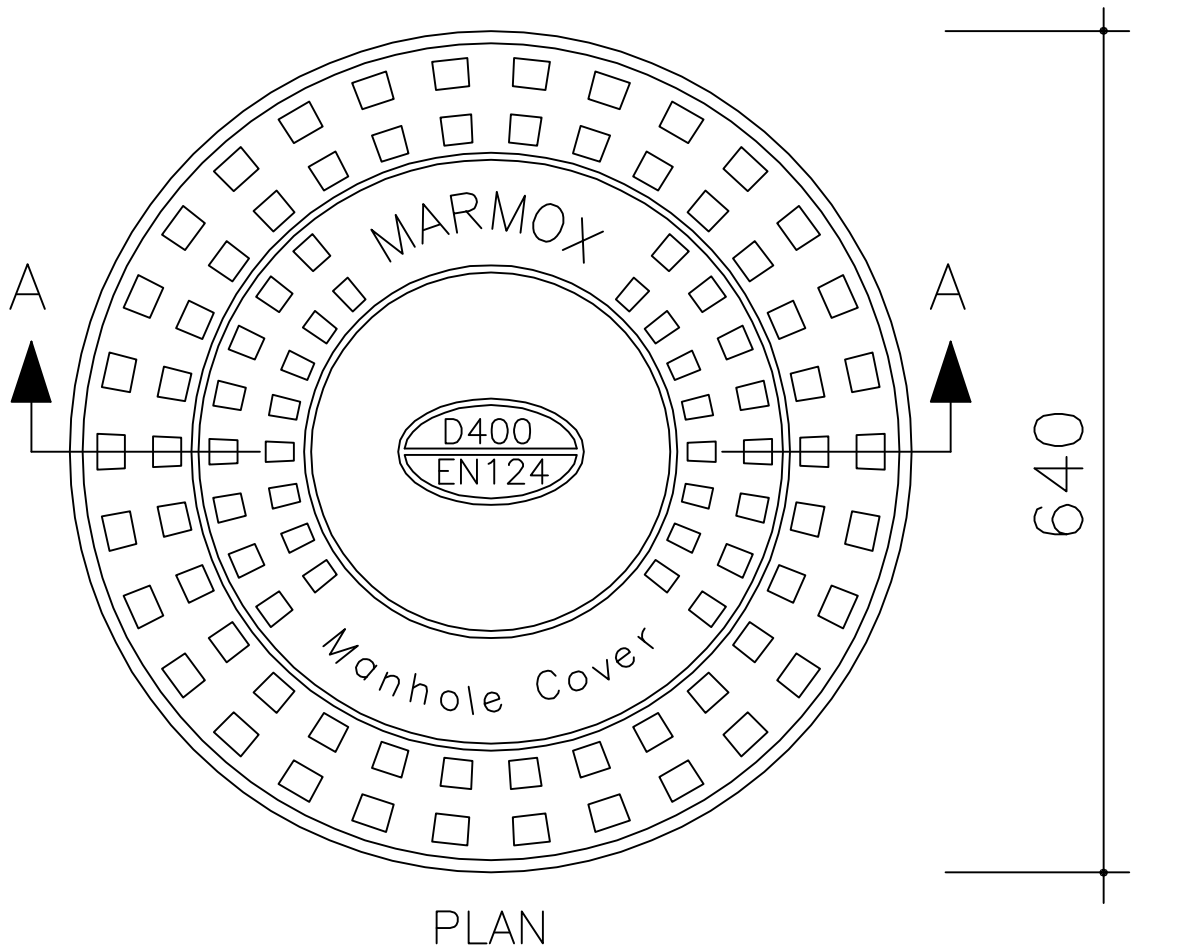

MARMOX Manhole Cover

D 400 Round 640
Without Frame

00 04 M03

PRODUCT NO.	MODEL	TYPE	Cover Diameter in mm	Cover Height in mm	Weight kg
00 04 M03	R 640	D 400	∅ 640	H+H1 75	50