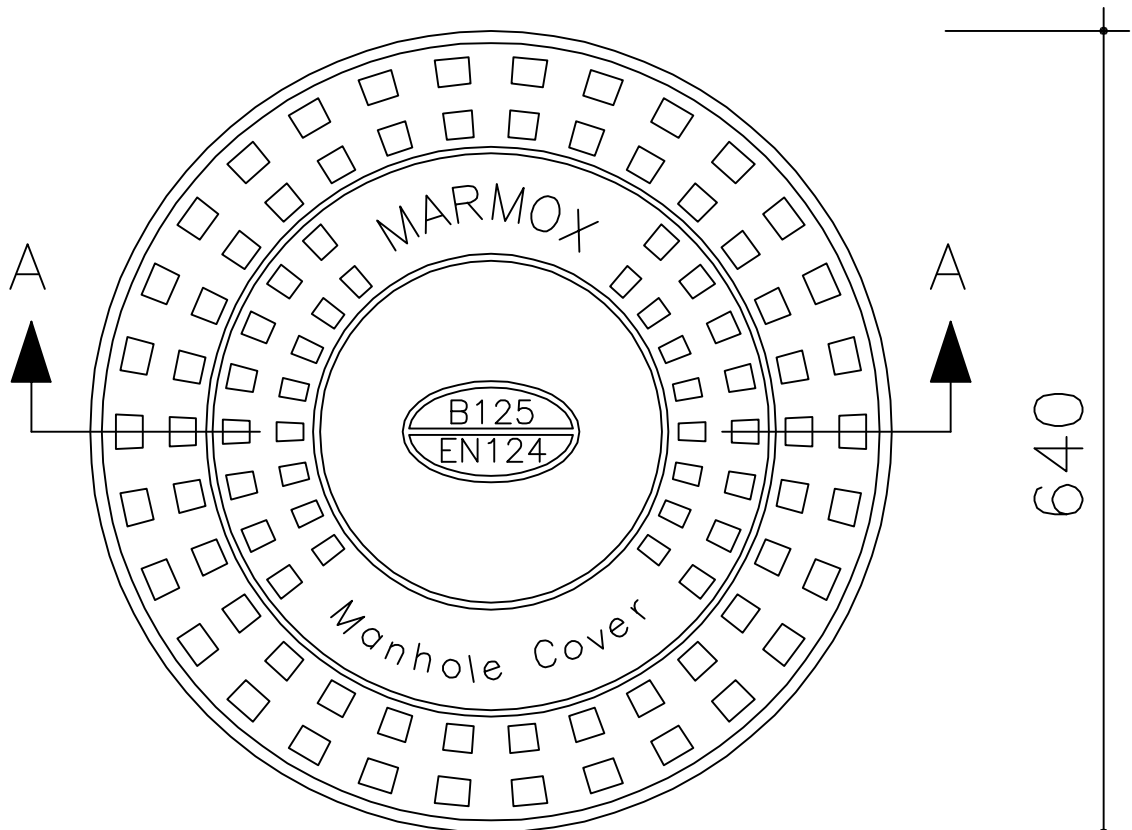

MARMOX Manhole Cover

B 125 Round 640
Without Frame

00 04 M02

PLAN

SECTION (A-A)

PRODUCT NO.	MODEL	TYPE	Cover Diameter in mm	Cover Height in mm	Weight kg
00 04 M02	R 640	B 125	∅ 640	H+H1 50	35