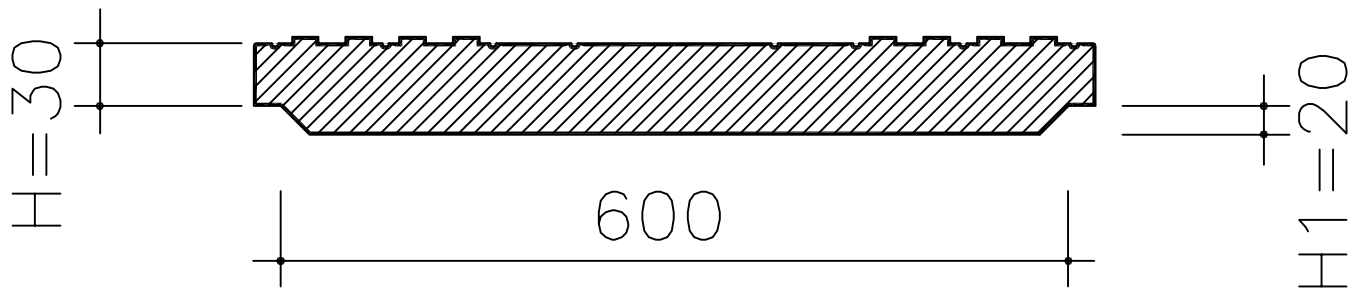

MARMOX Manhole Cover

B 125 Round 640
Without Frame

00 04 M02

PLAN

SECTION (A-A)

PRODUCT NO.	MODEL	TYPE	Cover Diameter in mm	Cover Height in mm	Weight kg
00 04 M02	R 640	B 125	∅ 640	H+H1 50	35