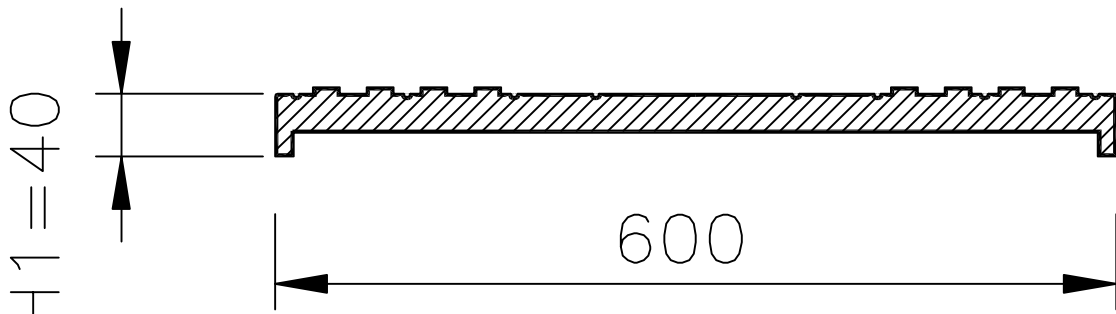

MARMOX Manhole Cover

A 15 Round 628
Without Frame

00 04 M01

PLAN

SECTION (A-A)

PRODUCT NO.	MODEL	TYPE	Cover Diameter in mm	Cover Height in mm		Weight kg
				H+H1	40	
00 04 M01	R 628	A 15	∅ 628	H+H1	40	15