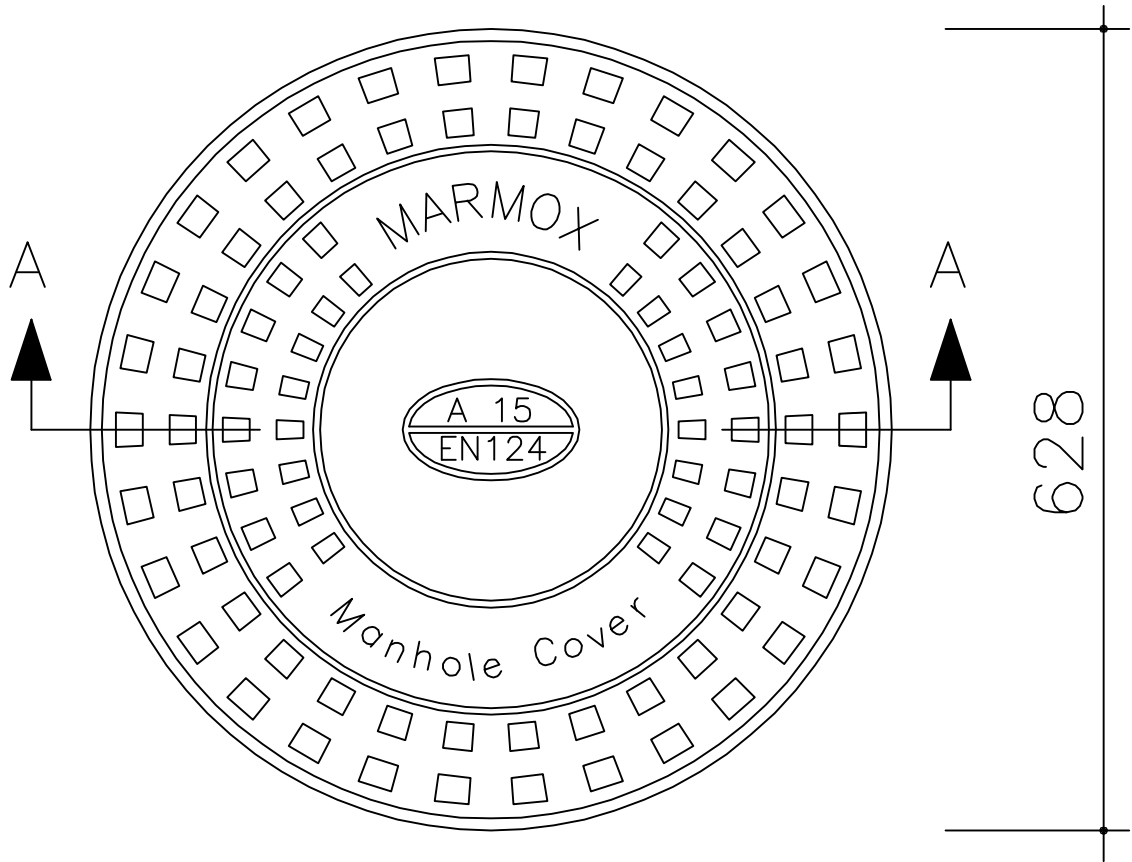

MARMOX Manhole Cover

A 15 Round 628
Without Frame

00 04 M01

PLAN

SECTION (A-A)

PRODUCT NO.	MODEL	TYPE	Cover Diameter in mm	Cover Height in mm		Weight kg
				H+H1	40	
00 04 M01	R 628	A 15	∅ 628	H+H1	40	15